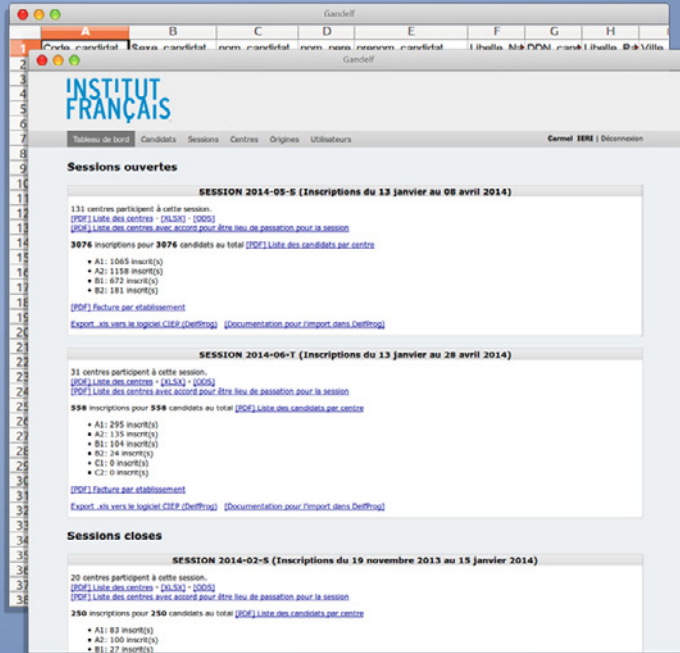

Gandelf

Inscriptions en ligne et groupées pour vos sessions de Delf scolaire :

- ✓ Inscription des candidats aux soins des professeurs des établissements ;
- ✓ Édition automatique de documents (listes, factures) ;
- ✓ Export/import dans DelfProg du CIEP.